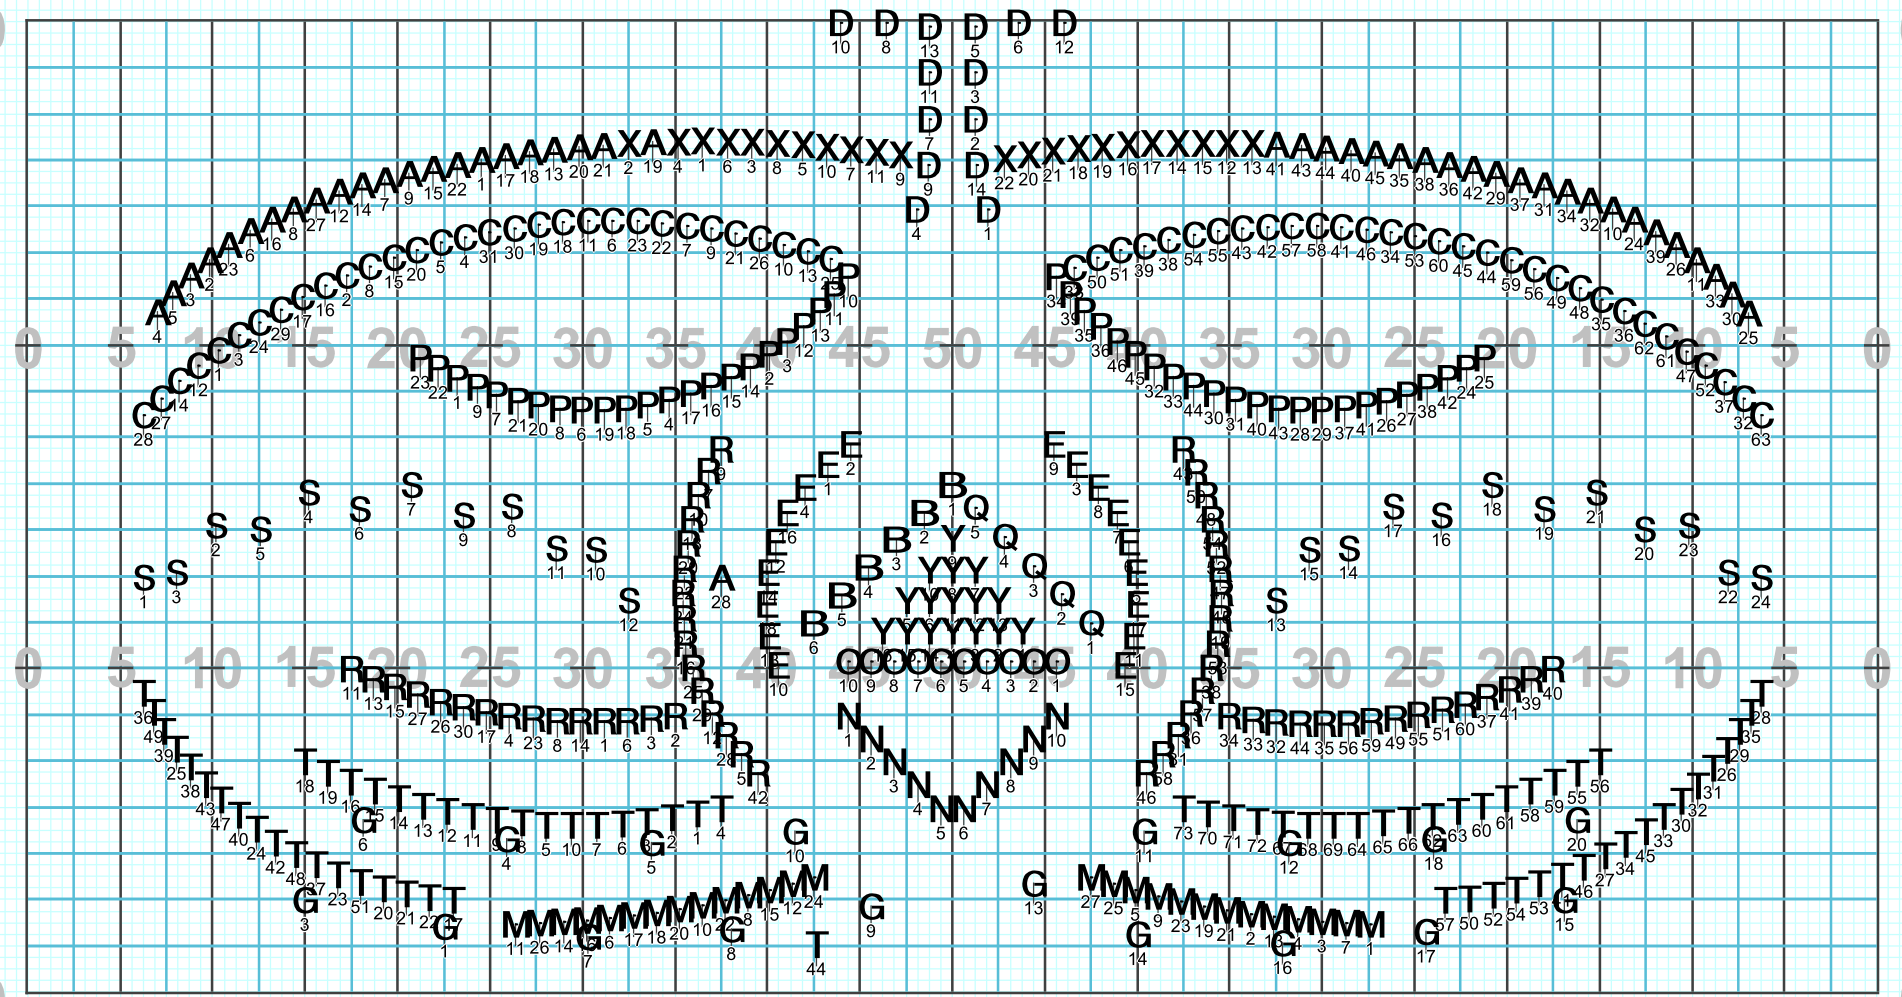

Director Viewpoint

Set #46 Counts: 4 Measures:

Director Viewpoint

Set #47 Counts: 16 Measures:

Director Viewpoint

Set #48 Counts: 16 Measures:

Director Viewpoint

Set #49 Counts: 16 Measures:

Director Viewpoint

Set #50 Counts: 13 Measures: