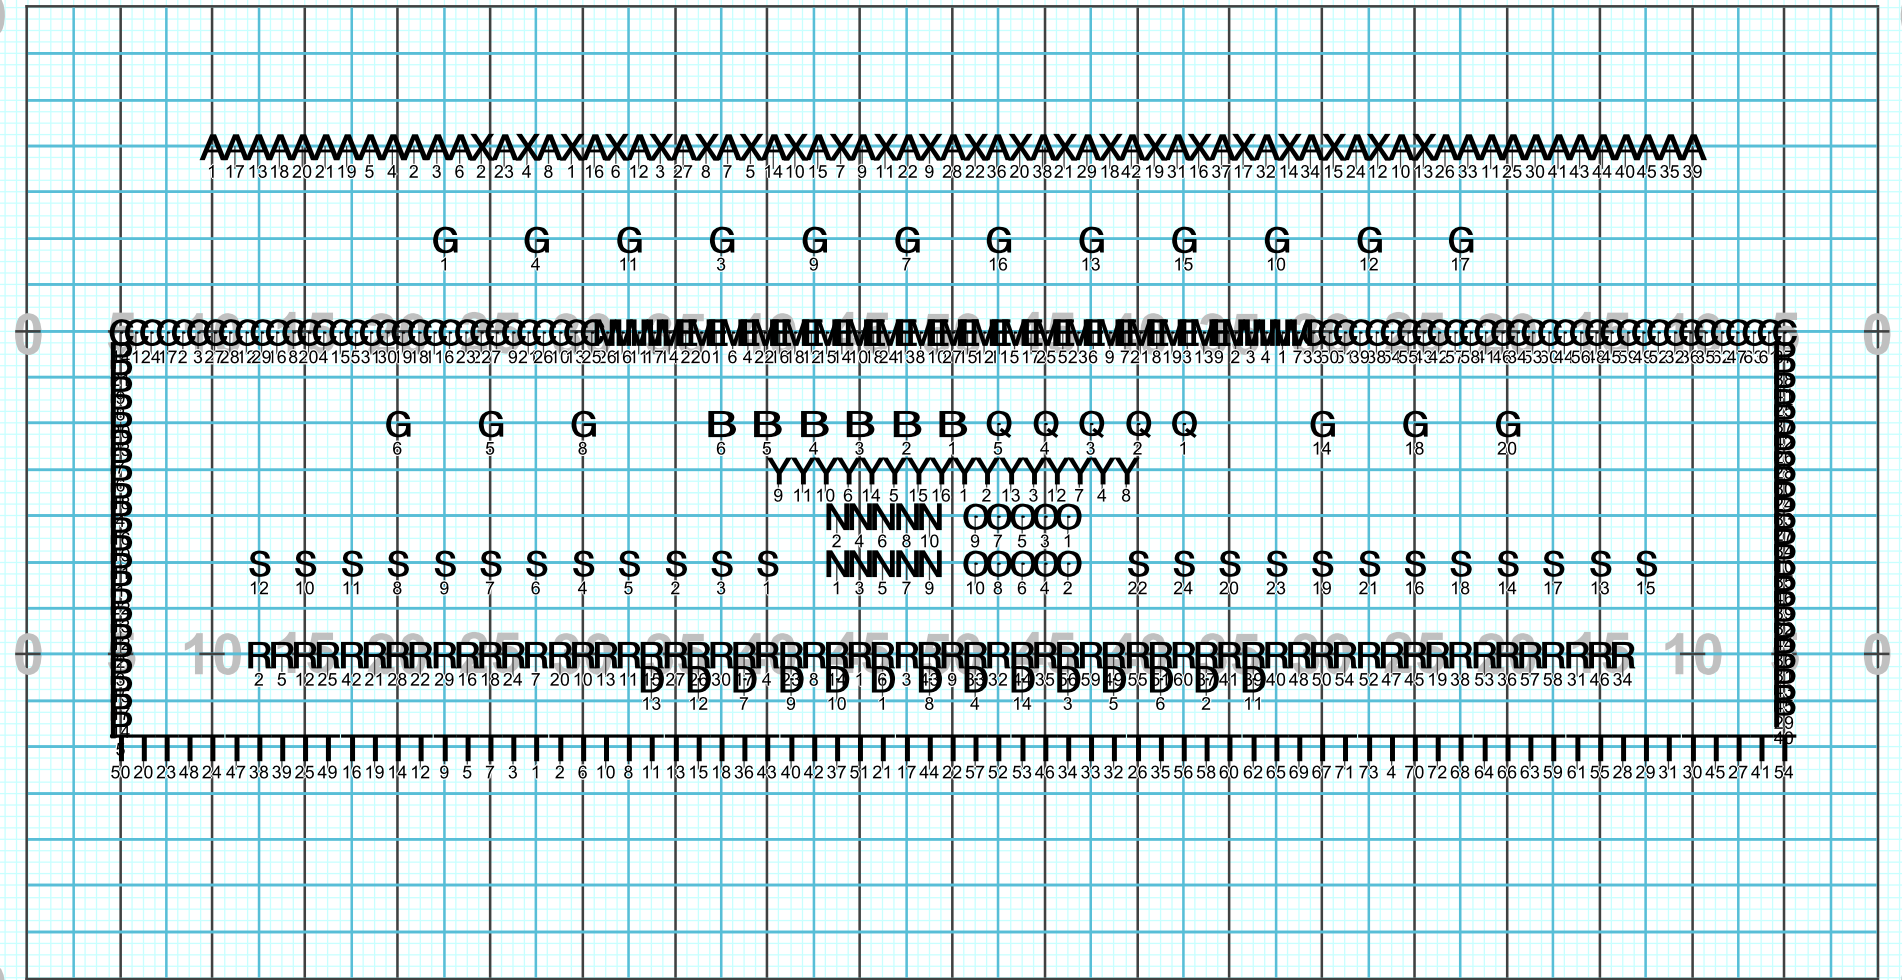

# RainingMen

Licensed to: University of Wisconsin Eau Claire  
Created on Pyware 3D.

Director Viewpoint

Set #71 Counts: 52 Measures:

# RainingMen

Licensed to: University of Wisconsin Eau Claire  
Created on Pyware 3D.

Director Viewpoint

Set #72 Counts: 16 Measures: