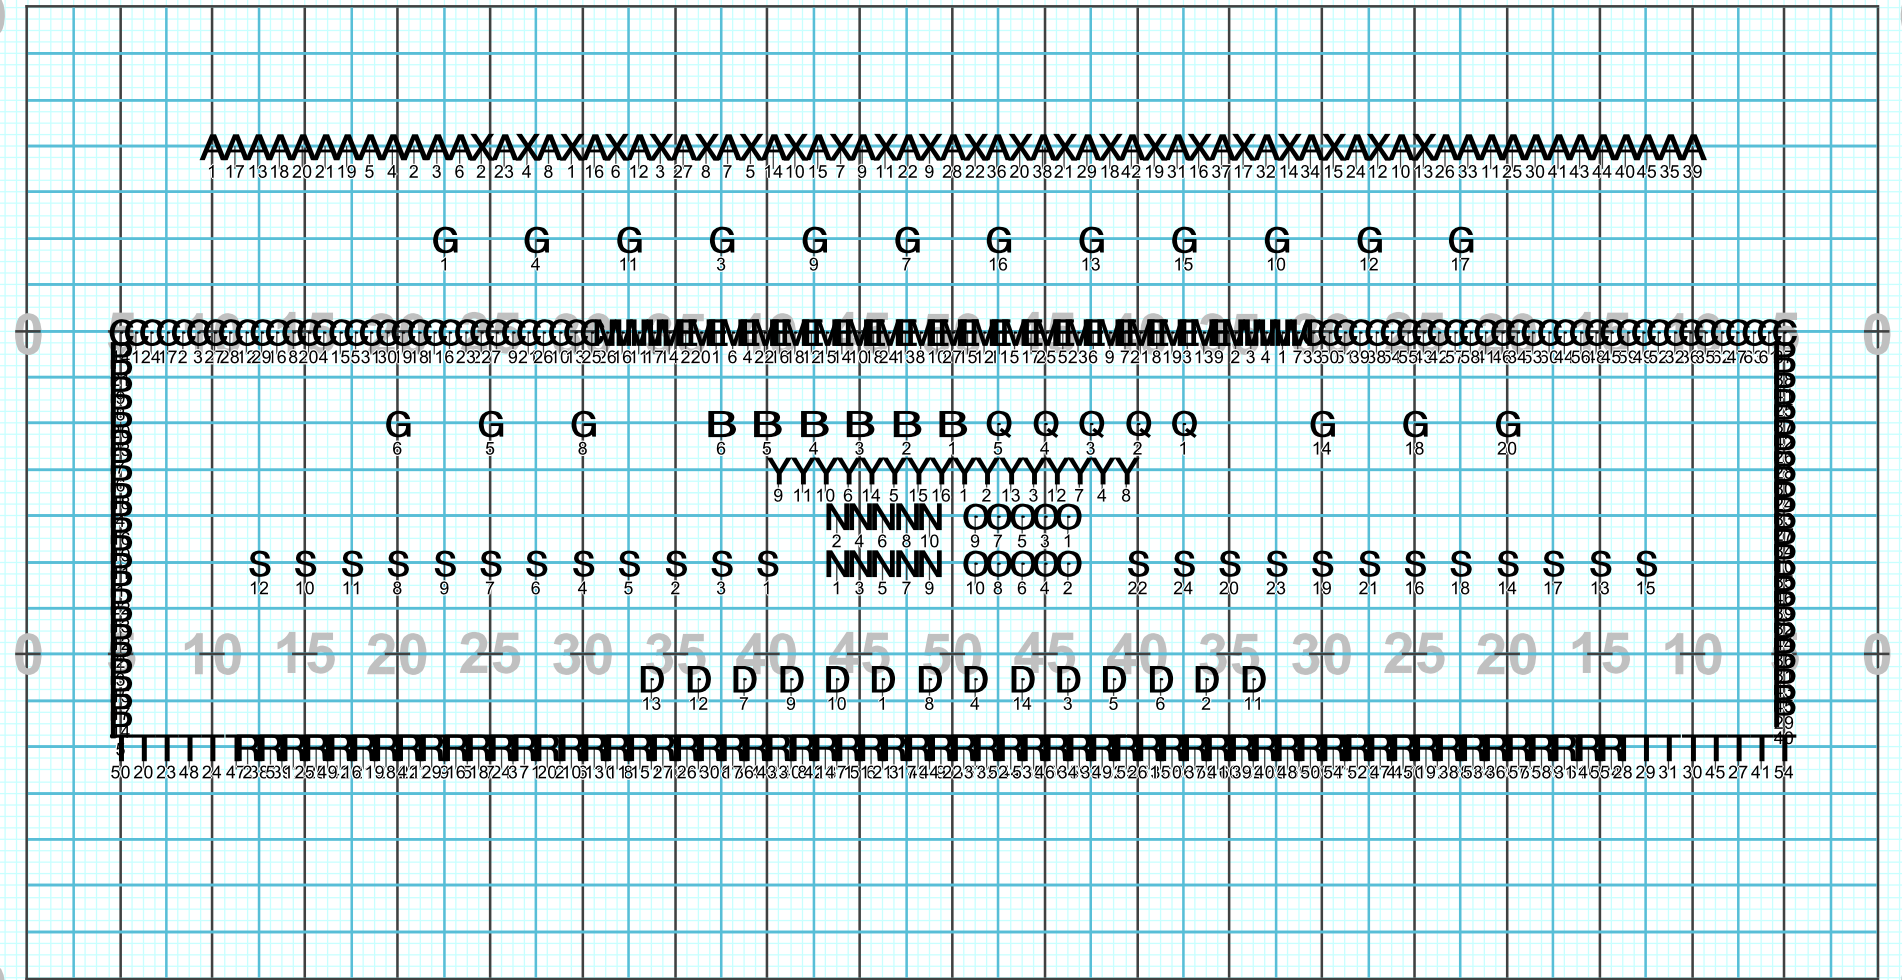

# RainingMen

Licensed to: University of Wisconsin Eau Claire  
Created on Pyware 3D.

Director Viewpoint

Set #71 Counts: 52 Measures:

# RainingMen

Licensed to: University of Wisconsin Eau Claire  
Created on Pyware 3D.

Director Viewpoint

Set #72 Counts: 16 Measures:

# RainingMen

Licensed to: University of Wisconsin Eau Claire  
Created on Pyware 3D.

Director Viewpoint

Set #73 Counts: 8 Measures: