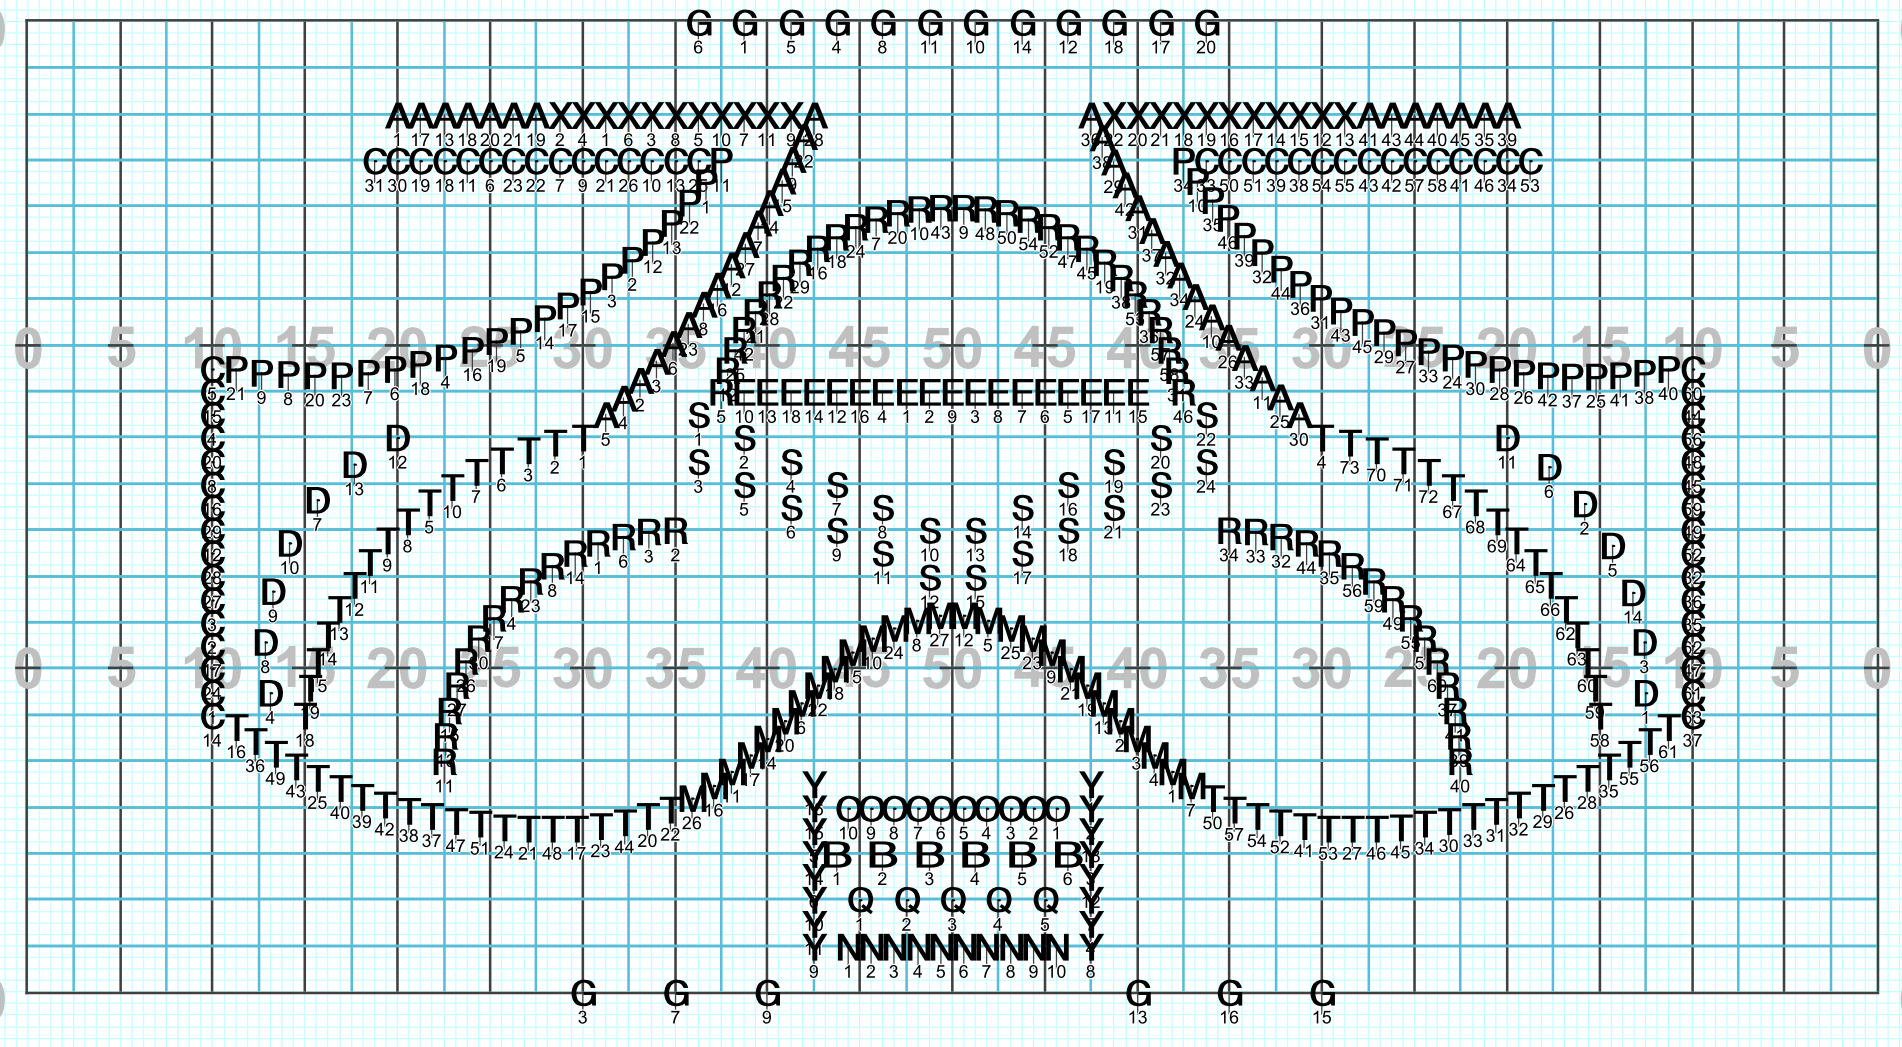

DrumFeature

Licensed to: University of Wisconsin Eau Claire
Created on Pyware 3D.

Set #57 Counts: 32 Measures:

Director Viewpoint