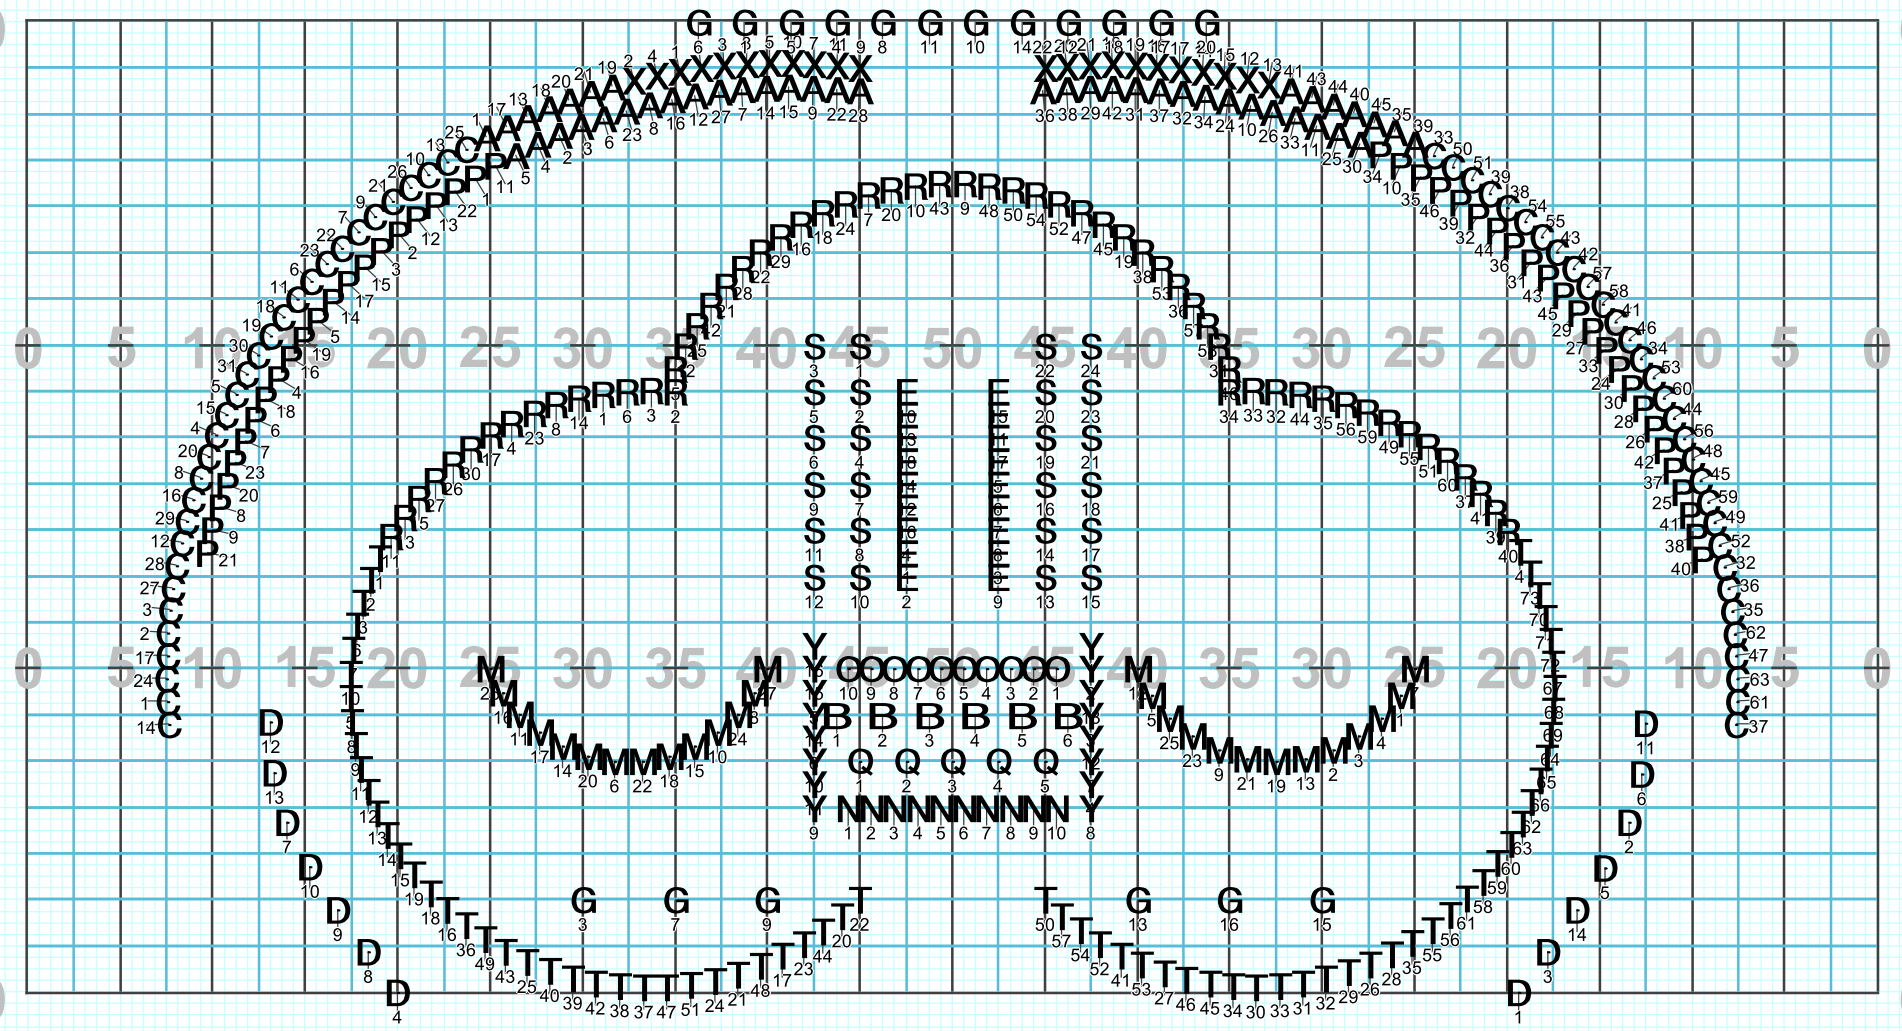

DrumFeature

Licensed to: University of Wisconsin Eau Claire
Created on Pyware 3D.

Director Viewpoint

Set #58 Counts: 16 Measures: